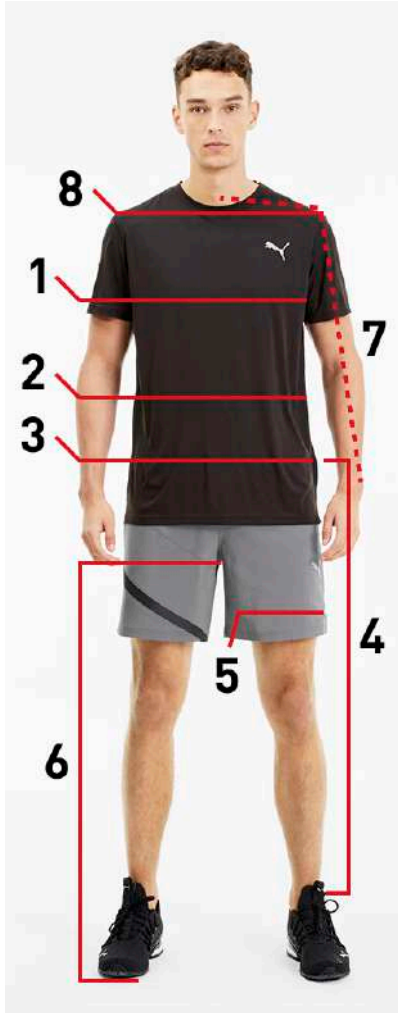

International Size Conversions

How to measure yourself

1 – Chest

Measure around the fullest part of your chest, keeping the measuring tape horizontal

2 – Waist

Measure around the narrowest part of your waist (between hips and belly button), keeping the measuring tape horizontal

3 – Hips

Measure around the fullest part of your hips and bottom, keeping the measuring tape horizontal

4 – Side seam

Measure vertically from your hip to your ankle

5 – Thigh

Measure around the fullest part of your thigh, keeping the measuring tape horizontal

6 – In seam

Measure vertically from crotch to the bottom of your heel

7 – Sleeve length

Holding the tape at the centre of your back (just below the neck) measure across the shoulder and down the arm to the wrist, keeping your arm slightly bent

8 – Shoulder width

Measure straight across the back from the top of one shoulder to the other